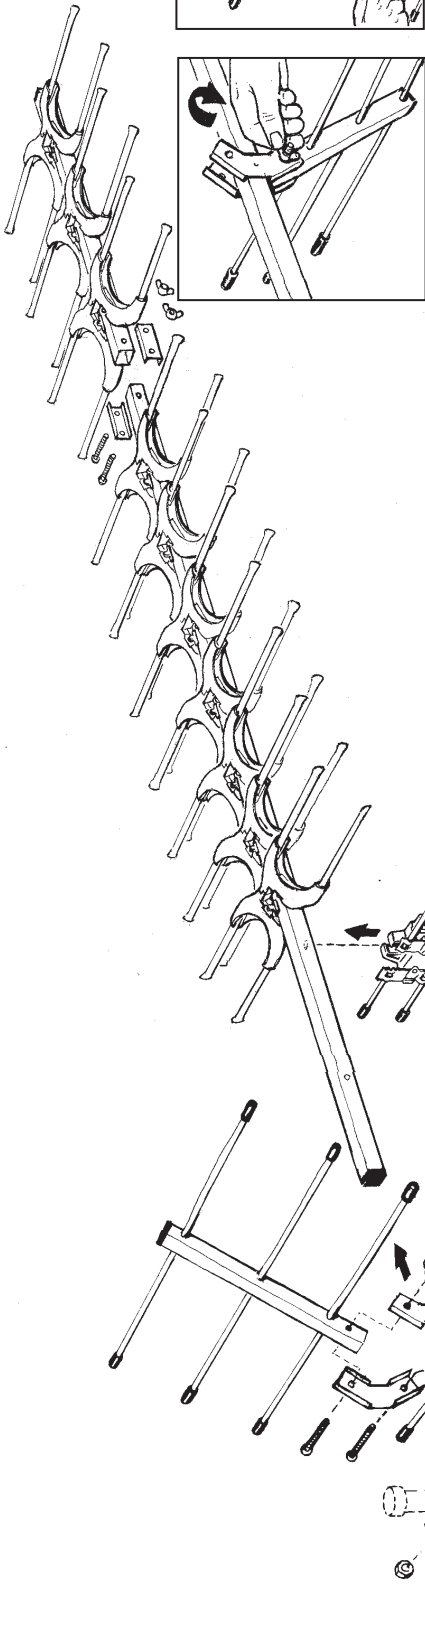

UHF TV HIGH GAIN AERIAL

DIGITAL RECEPTION

Reception of digital terrestrial UHF TV (DTT) signals is subject to:

For further information contact our Customer Helpline on (01553) 811000