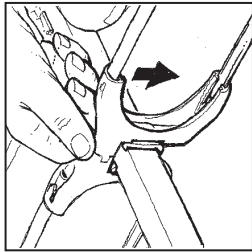

UHF TV HIGH GAIN AERIAL

DIGITAL RECEPTION

Reception of digital terrestrial UHF TV (DTT) signals is subject to:

For further information contact our Customer Helpline on (01553) 811000