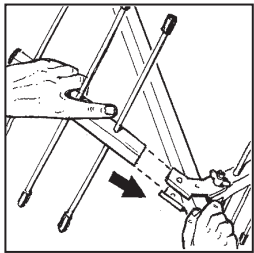

UHF TV HIGH GAIN AERIAL

DIGITAL RECEPTION

Reception of digital terrestrial UHF TV (DTT) signals is subject to:

For further information contact our Customer Helpline on (01553) 811000