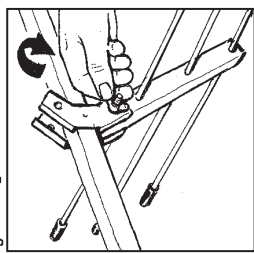

UHF TV HIGH GAIN AERIAL

DIGITAL RECEPTION

Reception of digital terrestrial UHF TV (DTT) signals is subject to:

For further information contact our Customer Helpline on (01553) 811000