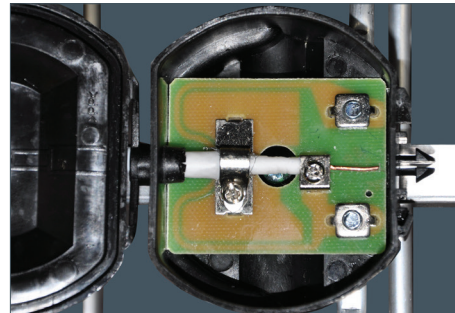

Product Summary

Our comprehensive range of directional TV aerials cover all signal areas, offering outstanding performance and ease of installation for the home. The 18 Element Aerial is perfect for weak signal areas. Complete with everything you need to mount the aerial and route to a TV.

Key Features

Mast Clamp

Includes universal clamp to fit most masts.

Centre Mount

Provides extra support to the aerial centre, maximising stability between the aerial and mast.

Direct Dipole Connection

Simple cable connection into dipole using 10m of Coaxial Cable provided.

Specifications

Frequency Range: Wideband for UHF TV (470 – 860 MHz)
Compatibility: SD, HD, 3D and 4K TV
Elements: 18
Signal Strength: Weak
Forward Gain: 8.9dB
Front to Back Ratio: >21dB

Acceptance Angle: $\pm 16^\circ$
Boom Specification: 15mm Aluminium
Mount Position: Rear or Centre
Aerial Length: 130cm
Mast Clamp Compatibility: up to 2" Diameter

Product Contents

Directional Aerial Mast Clamp Centre Mount	Cranked Mast and Fixing Bracket 10m Coaxial Cable Cable Clips	Coaxial Connector Instructions
--	---	-----------------------------------

Product Codes & Variants