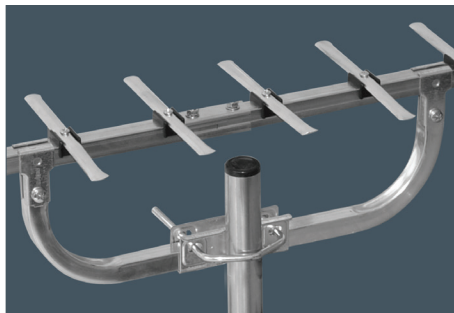

Product Summary

Our comprehensive range of directional TV aerials cover all signal areas, offering outstanding performance and ease of installation for the home. The 18 Element Aerial is perfect for weak signal areas. Complete with everything you need to mount the aerial and route to a TV.

Key Features

Mast Clamp

Includes universal clamp to fit most masts.

Centre Mount

Provides extra support to the aerial centre, maximising stability between the aerial and mast.

Direct Dipole Connection

Simple cable connection into dipole using 10m of Coaxial Cable provided.

Features

- Receives all available digital terrestrial TV signals
- Designed and tested for indoor and outdoor use
- High quality, durable and robust construction
- Can be mounted externally or in a loft space
- Designed and manufactured in the UK
- 1 year guarantee

Specifications

Frequency Range: Wideband for UHF TV (470 – 860 MHz)
Compatibility: SD, HD, 3D and 4K TV
Elements: 18
Signal Strength: Weak
Forward Gain: 8.9dB
Front to Back Ratio: >21dB

Acceptance Angle: $\pm 16^\circ$
Boom Specification: 15mm Aluminium
Mount Position: Rear or Centre
Aerial Length: 130cm
Mast Clamp Compatibility: up to 2" Diameter