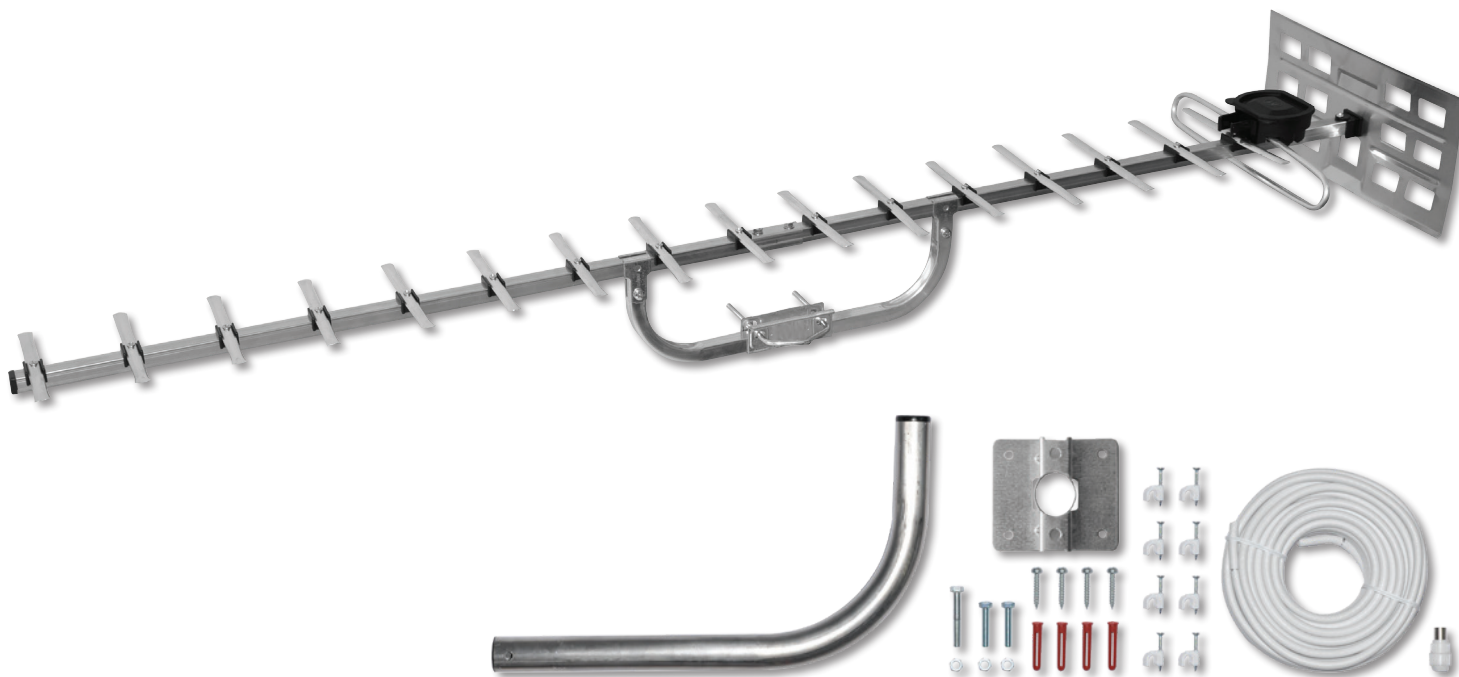

Product Summary

Our comprehensive range of directional TV aerials cover all signal areas, offering outstanding performance and ease of installation for the home. The 18 Element Aerial is perfect for weak signal areas. Complete with everything you need to mount the aerial and route to a TV.

Key Features

Mast Clamp

Includes universal clamp to fit most masts.

Centre Mount

Provides extra support to the aerial centre, maximising stability between the aerial and mast.

Direct Dipole Connection

Simple cable connection into dipole using 10m of Coaxial Cable provided.

Features

- Receives all available digital terrestrial TV signals
- Designed and tested for indoor and outdoor use
- High quality, durable and robust construction
- Can be mounted externally or in a loft space
- Designed and manufactured in the UK
- 1 year guarantee

Specifications

Frequency Range: Wideband for UHF TV (470 – 860 MHz)
Compatibility: SD, HD, 3D and 4K TV
Elements: 18
Signal Strength: Weak
Forward Gain: 8.9dB
Front to Back Ratio: >21dB

Acceptance Angle: $\pm 16^\circ$
Boom Specification: 15mm Aluminium
Mount Position: Rear or Centre
Aerial Length: 130cm
Mast Clamp Compatibility: up to 2" Diameter