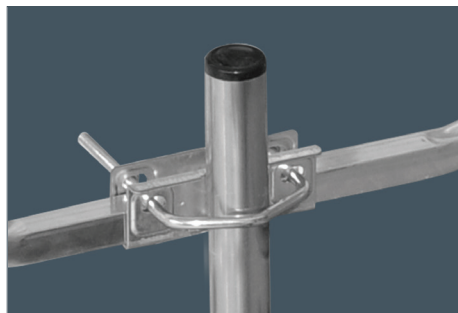

Product Summary

Our comprehensive range of directional TV aerials cover all signal areas, offering outstanding performance and ease of installation for the home. The 18 Element Aerial is perfect for weak signal areas. Complete with everything you need to mount the aerial and route to a TV.

Key Features

Mast Clamp

Includes universal clamp to fit most masts.

Centre Mount

Provides extra support to the aerial centre, maximising stability between the aerial and mast.

Direct Dipole Connection

Simple cable connection into dipole using 10m of Coaxial Cable provided.

Features

- Receives all available digital terrestrial TV signals
- Designed and tested for indoor and outdoor use
- High quality, durable and robust construction
- Can be mounted externally or in a loft space
- Designed and manufactured in the UK
- 1 year guarantee

Product Contents

Directional Aerial Mast Clamp Centre Mount	Cranked Mast and Fixing Bracket 10m Coaxial Cable Cable Clips	Coaxial Connector Instructions
--	---	-----------------------------------

Product Codes & Variants