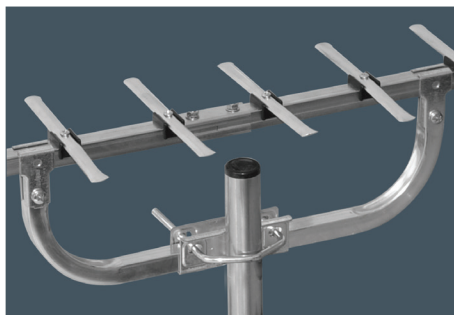

Product Summary

Our comprehensive range of directional TV aerials cover all signal areas, offering outstanding performance and ease of installation for the home. The 18 Element Aerial is perfect for weak signal areas.

Key Features

Mast Clamp
Includes universal clamp to fit most masts.

Centre Mount
Provides extra support to the aerial centre, maximising stability between the aerial and mast.

Direct Dipole Connection
Simple cable connection into dipole.

Features

- Receives all available digital terrestrial TV signals
- Designed and tested for indoor and outdoor use
- High quality, durable and robust construction
- Can be mounted externally or in a loft space
- Designed and manufactured in the UK
- 1 year guarantee

Specifications

Frequency Range: Wideband for UHF TV (470 – 860 MHz)
Compatibility: SD, HD, 3D and 4K TV
Elements: 18
Signal Strength: Weak
Forward Gain: 8.9dB
Front to Back Ratio: >21dB

Acceptance Angle: $\pm 16^\circ$
Boom Specification: 15mm Aluminium
Mount Position: Rear or Centre
Aerial Length: 130cm
Mast Clamp Compatibility: up to 2" Diameter
Note: Mast Kit not included