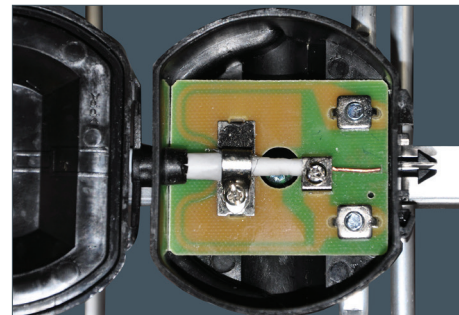

Key Features

Mast Clamp
Includes universal clamp to fit most masts.

Centre Mount
Provides extra support to the aerial centre, maximising stability between the aerial and mast.

Direct Dipole Connection
Simple cable connection into dipole.

Features

- Receives all available digital terrestrial TV signals
- Designed and tested for indoor and outdoor use
- High quality, durable and robust construction
- Can be mounted externally or in a loft space
- Designed and manufactured in the UK
- 1 year guarantee

Specifications

Frequency Range: Wideband for UHF TV (470 – 860 MHz)
Compatibility: SD, HD, 3D and 4K TV
Elements: 18
Signal Strength: Weak
Forward Gain: 8.9dB
Front to Back Ratio: >21dB

Acceptance Angle: $\pm 16^\circ$
Boom Specification: 15mm Aluminium
Mount Position: Rear or Centre
Aerial Length: 130cm
Mast Clamp Compatibility: up to 2" Diameter
Note: Mast Kit not included

Product Contents

Directional Aerial
Mast Clamp

Centre Mount
Instructions

Product Codes & Variants

MXR0024 18 Element TV Aerial

Product Approvals and Packaging Symbols

Packaging Details

Retail Packaging Style: Art carton
Packaging Dimensions: (H x W x D): 710 x 180 x 67mm
Packaged Gross weight: 825g
Barcode Number: 5016163 520878