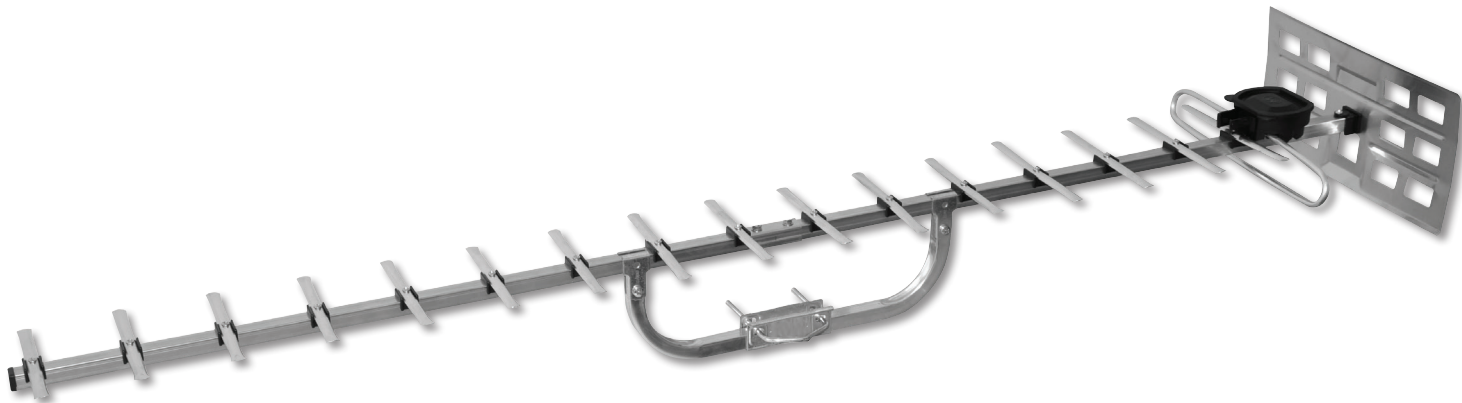

Product Summary

Our comprehensive range of directional TV aerials cover all signal areas, offering outstanding performance and ease of installation for the home. The 18 Element Aerial is perfect for weak signal areas.

Key Features

Mast Clamp
Includes universal clamp to fit most masts.

Centre Mount
Provides extra support to the aerial centre, maximising stability between the aerial and mast.

Direct Dipole Connection
Simple cable connection into dipole.

Features

- Receives all available digital terrestrial TV signals
- Designed and tested for indoor and outdoor use
- High quality, durable and robust construction
- Can be mounted externally or in a loft space
- Designed and manufactured in the UK
- 1 year guarantee

Specifications

Frequency Range: Wideband for UHF TV (470 – 860 MHz)
Compatibility: SD, HD, 3D and 4K TV
Elements: 18
Signal Strength: Weak
Forward Gain: 8.9dB
Front to Back Ratio: >21dB

Acceptance Angle: $\pm 16^\circ$
Boom Specification: 15mm Aluminium
Mount Position: Rear or Centre
Aerial Length: 130cm
Mast Clamp Compatibility: up to 2" Diameter
Note: Mast Kit not included