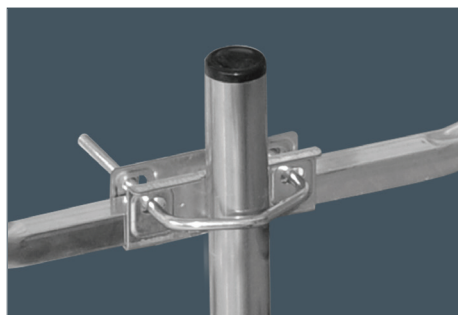

Product Summary

Our comprehensive range of directional TV aerials cover all signal areas, offering outstanding performance and ease of installation for the home. The 18 Element Aerial is perfect for weak signal areas.

Key Features

Mast Clamp
Includes universal clamp to fit most masts.

Centre Mount
Provides extra support to the aerial centre, maximising stability between the aerial and mast.

Direct Dipole Connection
Simple cable connection into dipole.

Features

- Receives all available digital terrestrial TV signals
- Designed and tested for indoor and outdoor use
- High quality, durable and robust construction
- Can be mounted externally or in a loft space
- Designed and manufactured in the UK
- 1 year guarantee

Specifications

Frequency Range: Wideband for UHF TV (470 – 860 MHz)
Compatibility: SD, HD, 3D and 4K TV
Elements: 18
Signal Strength: Weak
Forward Gain: 8.9dB
Front to Back Ratio: >21dB

Acceptance Angle: $\pm 16^\circ$
Boom Specification: 15mm Aluminium
Mount Position: Rear or Centre
Aerial Length: 130cm
Mast Clamp Compatibility: up to 2" Diameter
Note: Mast Kit not included