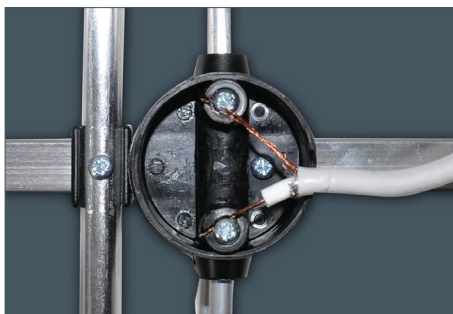

Product Summary

Our comprehensive range of directional TV aerials cover all signal areas, offering outstanding performance and ease of installation for the home. The 14 Element Aerial is perfect for medium signal areas.

Key Features

Mast Clamp

Includes universal clamp to fit most masts.

Direct Dipole Connection

Simple cable connection into dipole.

Features

- Receives all available digital terrestrial TV signals
- Designed and tested for indoor and outdoor use
- High quality, durable and robust construction
- Can be mounted externally or in a loft space
- Designed and manufactured in the UK
- 1 year guarantee

Specifications

Frequency Range: Wideband for UHF TV (470 – 860 MHz)
Compatibility: SD, HD, 3D and 4K TV
Elements: 14
Signal Strength: Medium
Forward Gain: 7.9dB
Front to Back Ratio: >20dB

Acceptance Angle: $\pm 19^\circ$
Boom Specification: 15mm Aluminium
Mount Position: Rear
Aerial Length: 108cm
Mast Clamp Compatibility: up to 2" Diameter
Note: Mast Kit not included