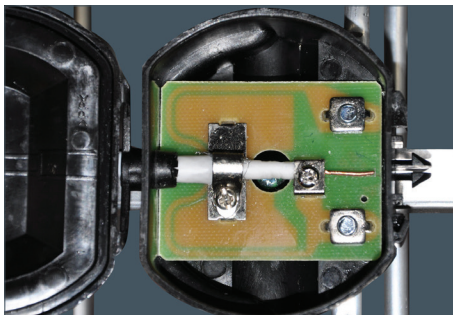

Product Summary

Our comprehensive range of directional TV aerials cover all signal areas, offering outstanding performance and ease of installation for the home. The 30 Element High Gain is perfect for weak signal areas.

Key Features

Mast Clamp

Includes universal clamp to fit most masts.

Direct Dipole Connection

Simple cable connection into dipole.

Features

- Receives all available digital terrestrial TV signals
- Designed and tested for indoor and outdoor use
- High quality, durable and robust construction

- Can be mounted externally or in a loft space
- Designed and manufactured in the UK
- 1 year guarantee

Specifications

Frequency Range: Wideband for UHF TV (470 – 860 MHz)
Compatibility: SD, HD, 3D and 4K TV
Elements: 30
Signal Strength: Weak
Forward Gain: 11dB
Front to Back Ratio: >24dB

Acceptance Angle: $\pm 21^\circ$
Boom Specification: 14mm Aluminium
Mount Position: Rear
Aerial Length: 92cm
Mast Clamp Compatibility: up to 2" Diameter

Product Contents

Directional Aerial
Mast Clamp
Instructions